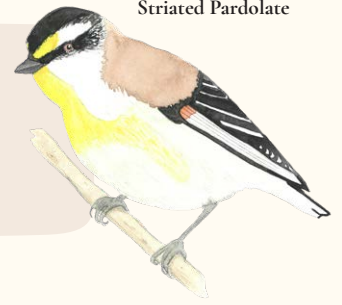

Birds of the Adelaide Hills

Golden Whistler

Male

Striated Pardalote

Superb Fairy Wren

Male

Kookaburra

Grey Currawong

Grey Fantail

Eastern Spinebill

Male

Common Bronzewing

Male

Wilampa/Yellow-tailed Black Cockatoo

Male

Scarlet Robin