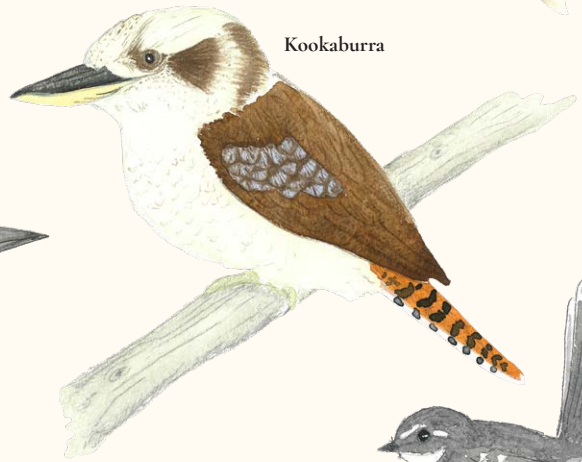

Birds of the Adelaide Hills

Golden Whistler

Male

Striated Pardalote

Superb Fairy Wren

Male

Kookaburra

Grey Currawong

Grey Fantail

Eastern Spinebill

Male

Common Bronzewing

Male

Wilampa/Yellow-tailed Black Cockatoo

Male

Scarlet Robin

Male

Female

Southern Boobook Owl

Adelaide Rosella

Wherever your adventures take you, we encourage you to connect with Traditional Owners to learn more about the significance of the plants, animals and landscape. The Adelaide Hills Council is located on the lands and waters of the Peramangk and Kaurna peoples.