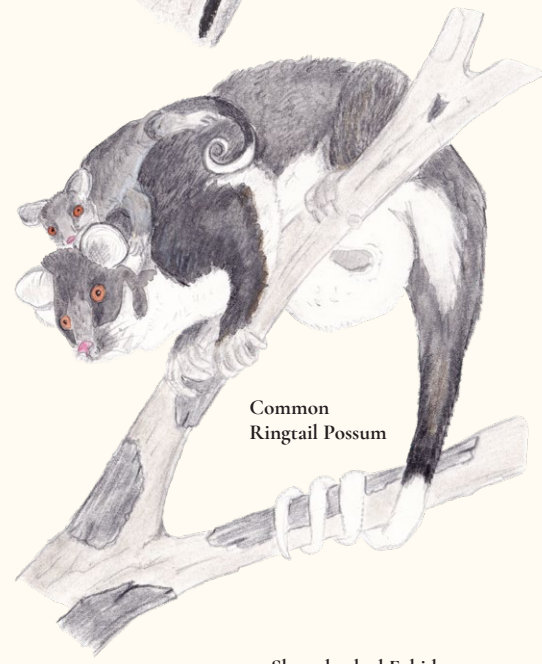

Mammals of the City of Mitcham

Common Brushtail
Possum

Yellow-footed
Antechinus

White-striped
Freetail Bat

Common
Ringtail Possum

Southern Brown
Bandicoot

Western Grey
Kangaroo

Short-beaked Echidna

Bush Rat

Koala

*European Red Fox
(introduced)

CITY OF

MITCHAM

Wherever your adventures take you, we encourage you to connect with Traditional Owners to learn more about the significance of the plants, animals and landscape. The City of Mitcham is located on the lands and waters of the Kurna people.