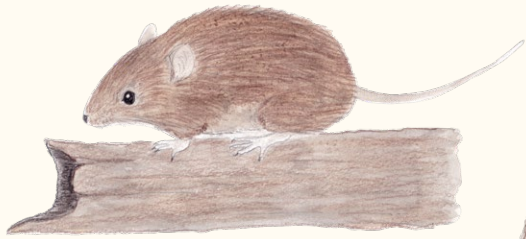

Mammals of the City of Mitcham

Common Brushtail
Possum

Yellow-footed
Antechinus

White-striped
Freetail Bat

Common
Ringtail Possum

Southern Brown
Bandicoot

Western Grey
Kangaroo

Short-beaked Echidna

Bush Rat

Koala

*European Red Fox
(introduced)

CITY OF

MITCHAM

Wherever your adventures take you, we encourage you to connect with Traditional Owners to learn more about the significance of the plants, animals and landscape. The City of Mitcham is located on the lands and waters of the Kurna people.